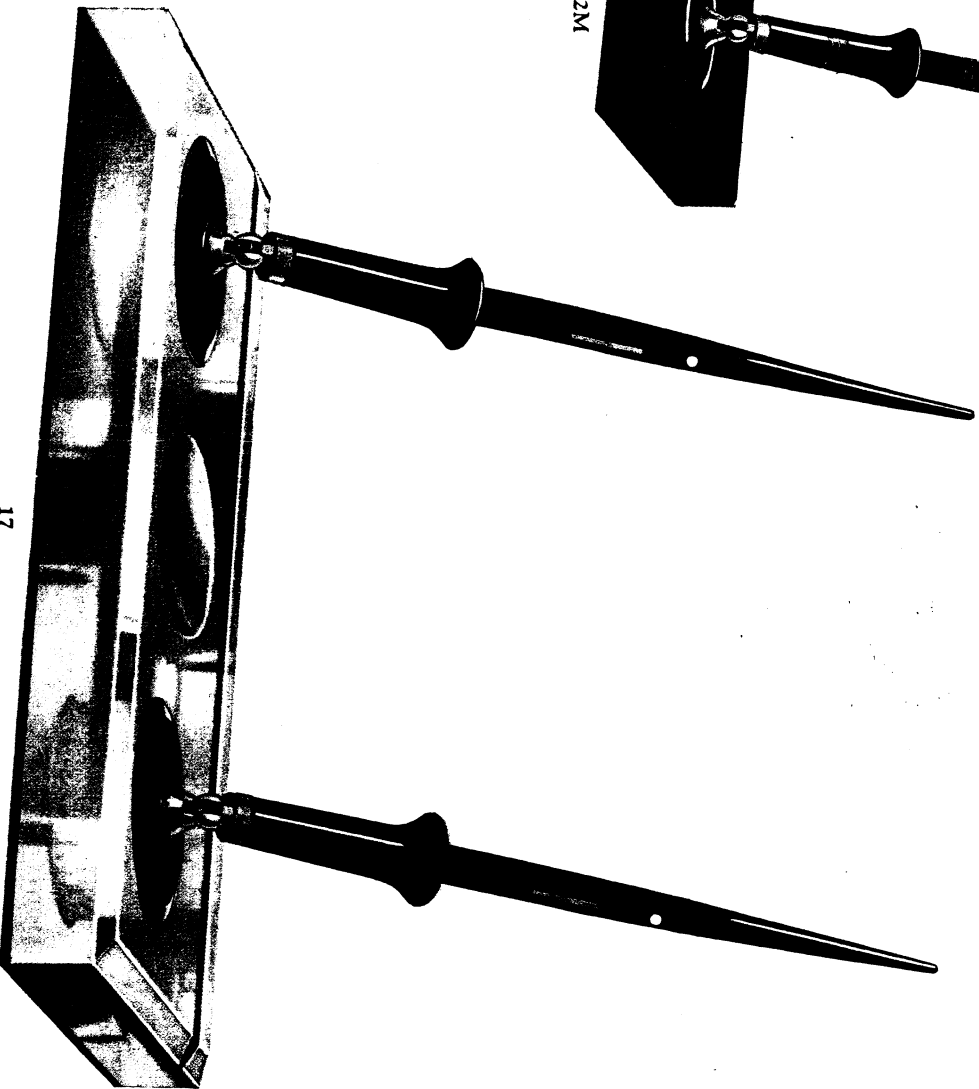

SHEAFFER'S DESK FOUNTAIN-PEN SETS

No. BL12M (Viaka)—Single, base $3\frac{1}{2}$ x $5\frac{1}{2}$ x $\frac{3}{4}$ inches, jet black glass mirror finish, jet black Radite receptacle mounted with three plain gold filled bands. Jet black Lifetime desk fountain-pen mounted with three gold filled bands. See illustration. . . . List $12.00

No. TBL12M (Vigor)—Same as No. BL12M except pen is thin model. . . . List $12.00

No. L12 (Vikoa)—Same as No. BL12M except pen is Jade Lifetime and neither pen nor receptacle is mounted. . . . List $11.00

No. L112 (Vimac)—Same as No. BL12M except pen furnished is No. jade 5-30D and neither pen nor receptacle is mounted. . . . List $8.50

No. 6 (Vink)—Same as BL12M except base is crystal clear plate glass, pen furnished is jade Lifetime desk fountain-pen, and neither pen nor receptacle is mounted. . . . List $11.00

No. 106 (Viab)—Same as No. BL12M except base is crystal clear plate glass, and pen is No. jade 5-30D guaranteed for 30 years if not misused. Neither pen nor receptacle is mounted. . . . List $8.50

No. 17 (Viwog)—Double, base 10 x $5\frac{1}{2}$ x 1 inches of crystal plate glass. Pens furnished are Lifetime desk fountain-pens. See illustration. . . . List $30.00

No. 117 (Rikab)—Same as No. 17 except pens furnished are No. 5-30D's, guaranteed 30 years if not misused. . . . List $25.00

BL12M